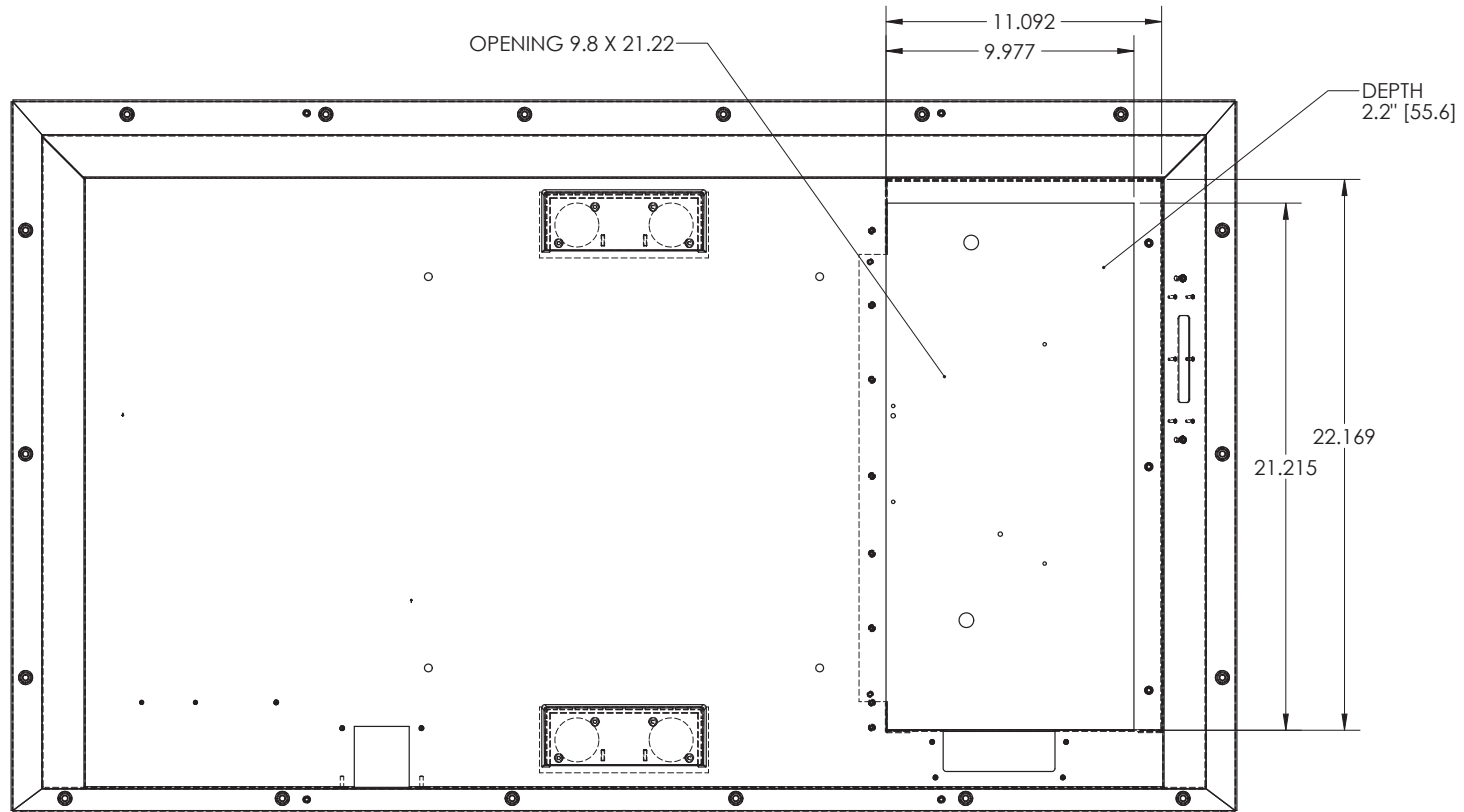

# SB-S2-65-4K Media Bay Dims

MEDIA BAY SIZE

OPENING IS 9.98IN X 21.22IN

## Media Bay Dimensions

Opening 10.48" by 25.02"