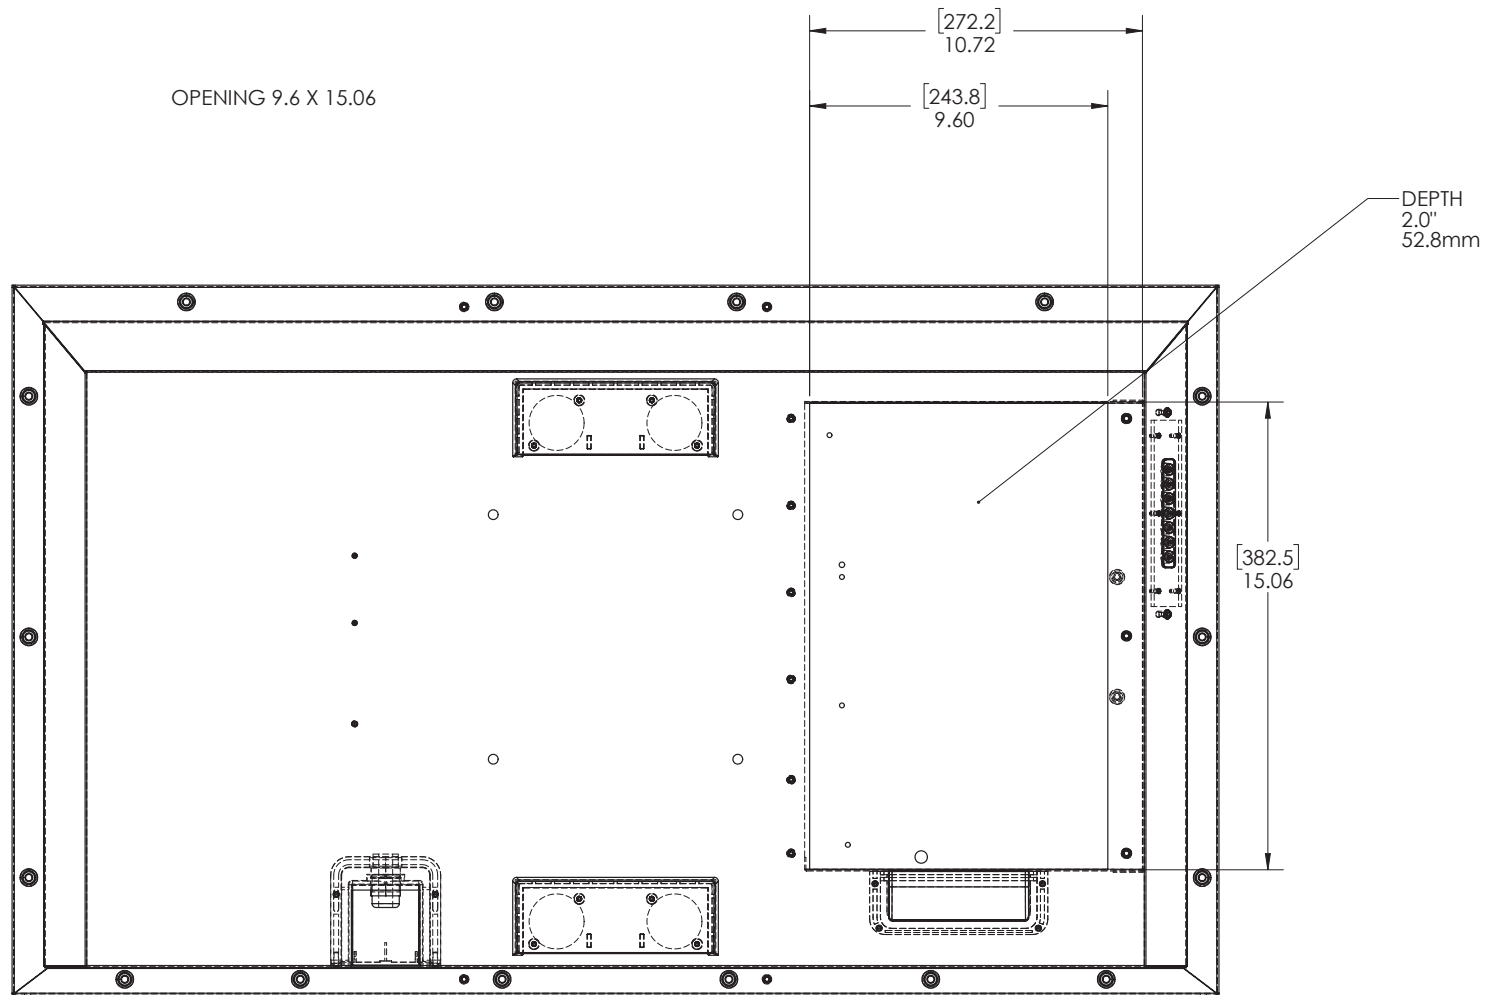

# SB-S2-43-4K Media Bay Dims

# SB-S2-65-4K Media Bay Dims

MEDIA BAY SIZE

OPENING IS 9.98IN X 21.22IN

## Media Bay Dimensions

Opening 10.48" by 25.02"