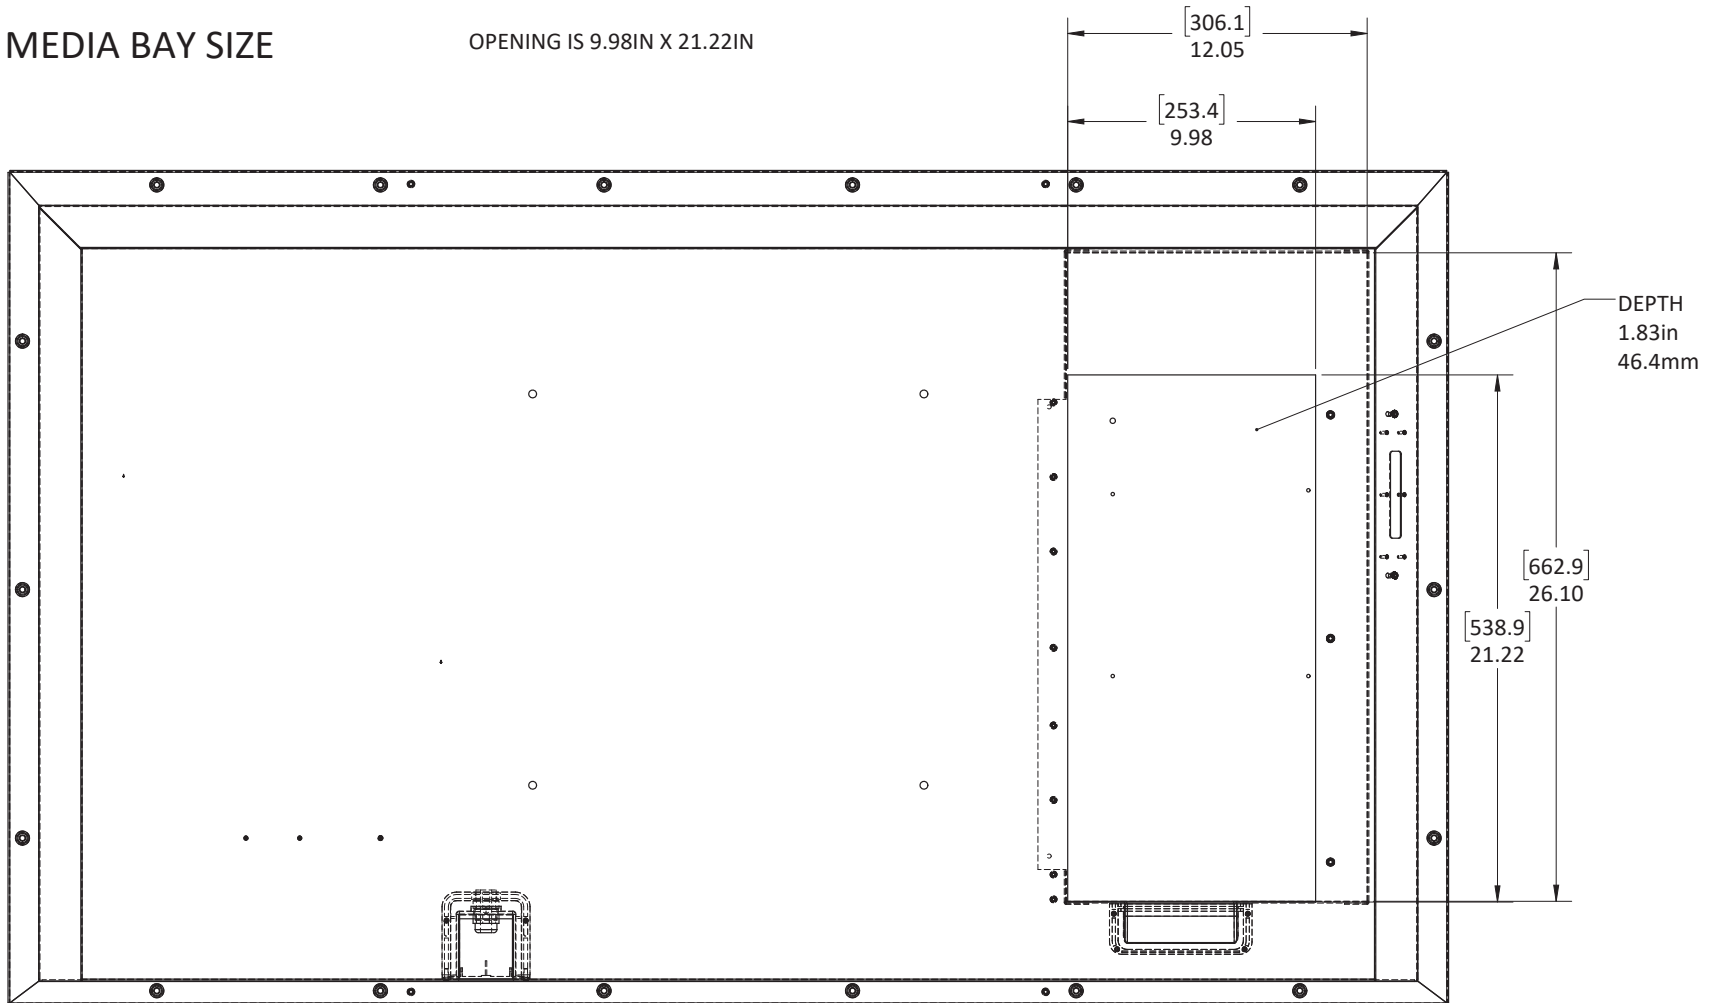

# SB-S2-43-4K Media Bay Dims

# SB-S2-65-4K Media Bay Dims

MEDIA BAY SIZE

OPENING IS 9.98IN X 21.22IN

## Media Bay Dimensions

Opening 10.48" by 25.02"