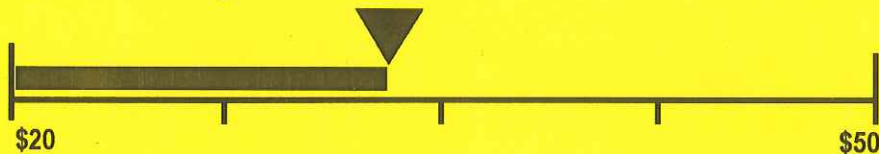

ENERGYGUIDE

Dishwasher
Capacity: Standard

Frigidaire
Model (s)
FDB1100RH**A
FDB520***A
FFBD2407L**B
FFBD2403L**B
FFBD2405***A

Estimated Yearly Operating Cost
(when used with an electric water heater)

\$33

Cost Range of Similar Models

309 kWh

Estimated Yearly Electricity Use

\$24

Estimated Yearly Operating Cost
(when used with a natural gas water heater)

Your cost will depend on your utility rates and use.

- Cost range based only on **Standard** capacity models
- Estimated operating cost based on four wash loads a week and a **2007** national average electricity cost of **10.65** cents per kWh and natural gas cost of **\$1.218** per therm.
- For more information visit www.ftc.gov/appliances