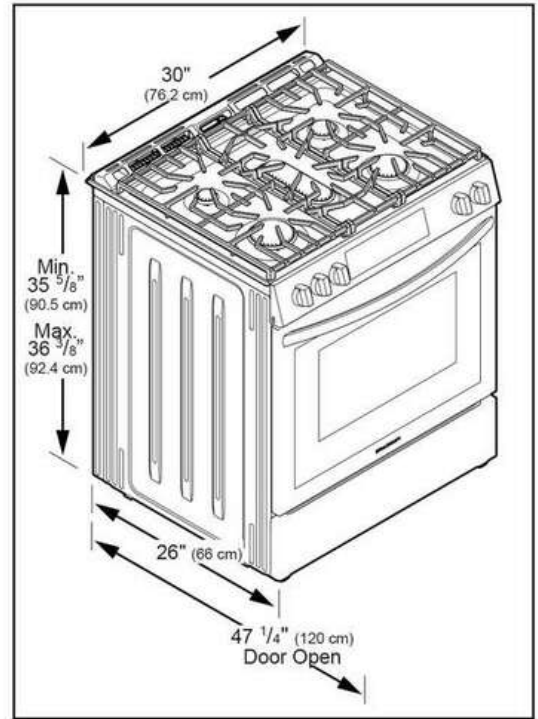

Dimensions and Volume

Minimum Height	35 5/8"
Maximum Height	36 3/8"
Width	30"
Depth	26"
Depth With Door 90° Open	47 1/4"
Depth With Handle	28 1/2"
Oven Interior Height	20 11/16"
Oven Interior Width	25 3/16"
Oven Interior Depth	19 7/8"
Oven Capacity	6 Cu. Ft.

Safety Certifications and Approvals

CSA Listed	Yes
RoHS	Yes

Installation Diagram

*30" (762 mm) MINIMUM CLEARANCE BETWEEN THE TOP OF THE COOKING SURFACE AND THE BOTTOM OF AN UNPROTECTED WOOD OR METAL CABINET; OR 24" (610 mm) MINIMUM WHEN BOTTOM OF WOOD OR METAL CABINET IS PROTECTED BY NOT LESS THAN 1/4" (6 mm) FLAME RETARDANT MILLBOARD COVERED WITH NOT LESS THAN NO. 28 MSG SHEET STEEL, 0.015" (0.4 mm) STAINLESS STEEL, 0.024" (0.6 mm) ALUMINUM OR 0.020" (0.5 mm) COPPER. 0" (0 mm) CLEARANCE IS THE MINIMUM FOR THE REAR OF THE RANGE. FOLLOW ALL DIMENSION REQUIREMENTS PROVIDED ABOVE TO PREVENT PROPERTY DAMAGE, POTENTIAL FIRE HAZARD, AND INCORRECT COUNTERTOP AND CABINET CUTS.