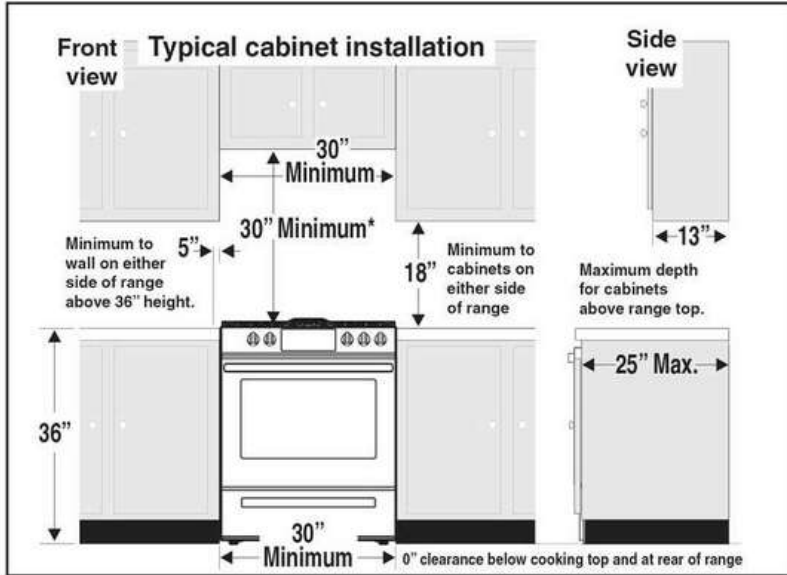

Dimensions and Volume

Minimum Height	35 5/8"
Maximum Height	36 3/8"
Width	30"
Depth	26"
Depth With Door 90° Open	47 1/4"
Depth With Handle	28 1/2"
Oven Interior Height	20 11/16"
Oven Interior Width	25 3/16"
Oven Interior Depth	19 7/8"
Oven Capacity	6 Cu. Ft.

Safety Certifications and Approvals

CSA Listed	Yes
RoHS	Yes

Installation Diagram

*30" (762 mm) MINIMUM CLEARANCE BETWEEN THE TOP OF THE COOKING SURFACE AND THE BOTTOM OF AN UNPROTECTED WOOD OR METAL CABINET; OR 24" (610 mm) MINIMUM WHEN BOTTOM OF WOOD OR METAL CABINET IS PROTECTED BY NOT LESS THAN 1/4" (6 mm) FLAME RETARDANT MILLBOARD COVERED WITH NOT LESS THAN NO. 28 MSG SHEET STEEL, 0.015" (0.4 mm) STAINLESS STEEL, 0.024" (0.6 mm) ALUMINUM OR 0.020" (0.5 mm) COPPER. 0" (0 mm) CLEARANCE IS THE MINIMUM FOR THE REAR OF THE RANGE. FOLLOW ALL DIMENSION REQUIREMENTS PROVIDED ABOVE TO PREVENT PROPERTY DAMAGE, POTENTIAL FIRE HAZARD, AND INCORRECT COUNTERTOP AND CABINET CUTS.