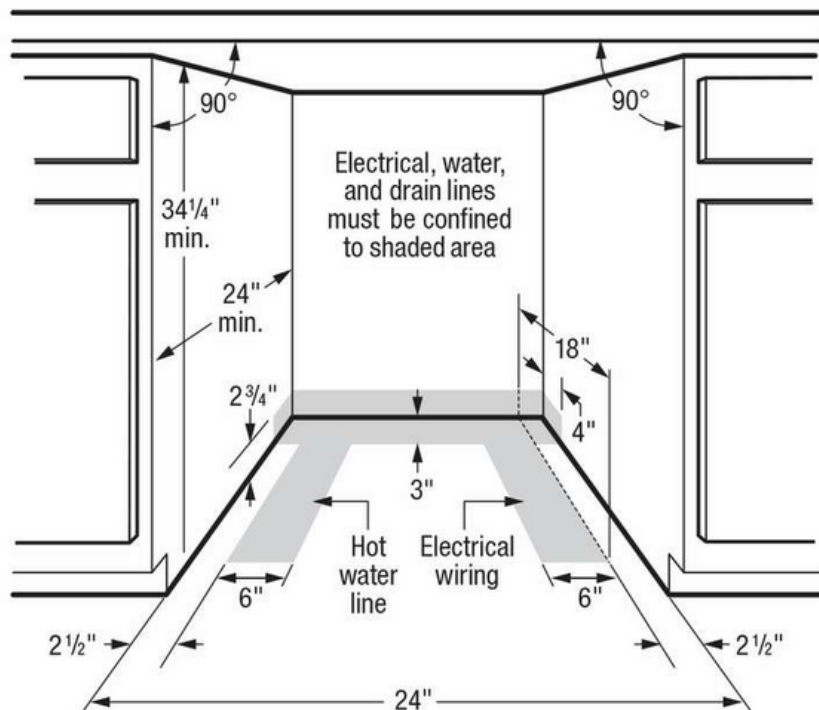

Performance Certifications and Approvals

CEE Tier	Tier 1
ENERGY STAR Certified	No

Installation Diagram